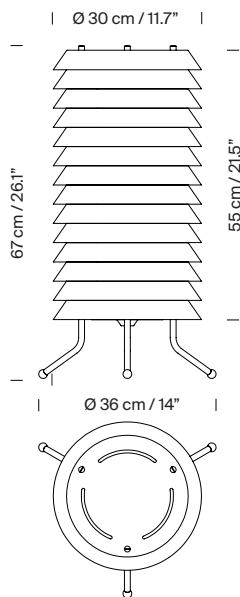

Maija

Ilmari Tapiovaara. 1955
Floor lamp

Regulations:

CE
UNE-EN 60598
UNE-EN 55015
UNE-EN 60529
UNE-EN 62031
UNE-EN 61000-3-2
UNE-EN 61347-2-13

UL

Dry location only
UL-153
UL-8750
E-363621

Maintenance:

Clean with a smooth cloth. Do not use ammonia, solvents or abrasive cleaning products.

Others:

The lamp is delivered in one package.
The assembly instructions are delivered with the product.

Model:

Collection:

Table lamps

Floor lamps

Pendant lamps