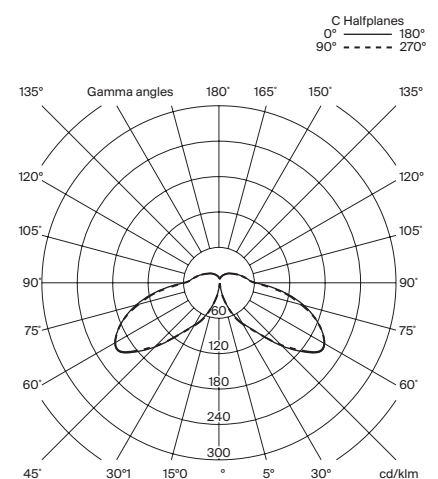

Maija

Ilmari Tapiovaara. 1955
Floor lamp

Tapiovaara said that “it is impossible to create a new object without a point of reference—and nature is the best and closest manual for the industrial designer; whether in terms of the object’s purpose, that is, its functional requirements, or in terms of shape, colour, material and adequate proportion”. In 1955, when Alvar Aalto was the dominant figure of Helsinki’s cultural life, Ilmari Tapiovaara presented himself as the first Finnish non-architect designer. An expert in chairs and furniture, he created his sole and unique household lamp: Maija.

The Maija collection conveys the feeling of light in Baltic cities, where the streets are barely illuminated, apart from the light beaming through the windows of homes and shops: from the inside, outwards. Inspired by this, Tapiovaara created a honeycomb structure composed of stacked metal discs that filters out its happy inner light.

A table, floor or pendant lamp, an impressive, luminous object. The Maija family is part of our Design Classics collection, a series of objects created throughout during the Modernist era.

General description:

Metallic lampshade finished in matte white.
Brass legs finished in matte.
Diffuser in white translucent methacrylate.
Electric cable length: 2 m / 78.74”

Approximate weight (unpacked):

5,1 kg / 11.3 lb

Technical information:

Light source included (dimmable).
LED Module

Rated input wattage: 24 W
Operating voltage: 24 VDC
Colour Temp. : 2.700 K
CRI: 90
Lifetime: 40.000 h
Luminous flux: 820 lm

Built-in dimmable LED.
Dimmer included.
Energy efficiency class (E.E.C): A++... A.
Suitable only for indoor use.

Input voltage: 90 ~ 264 Vac.
(50 Hz / 60 Hz). According to destination.